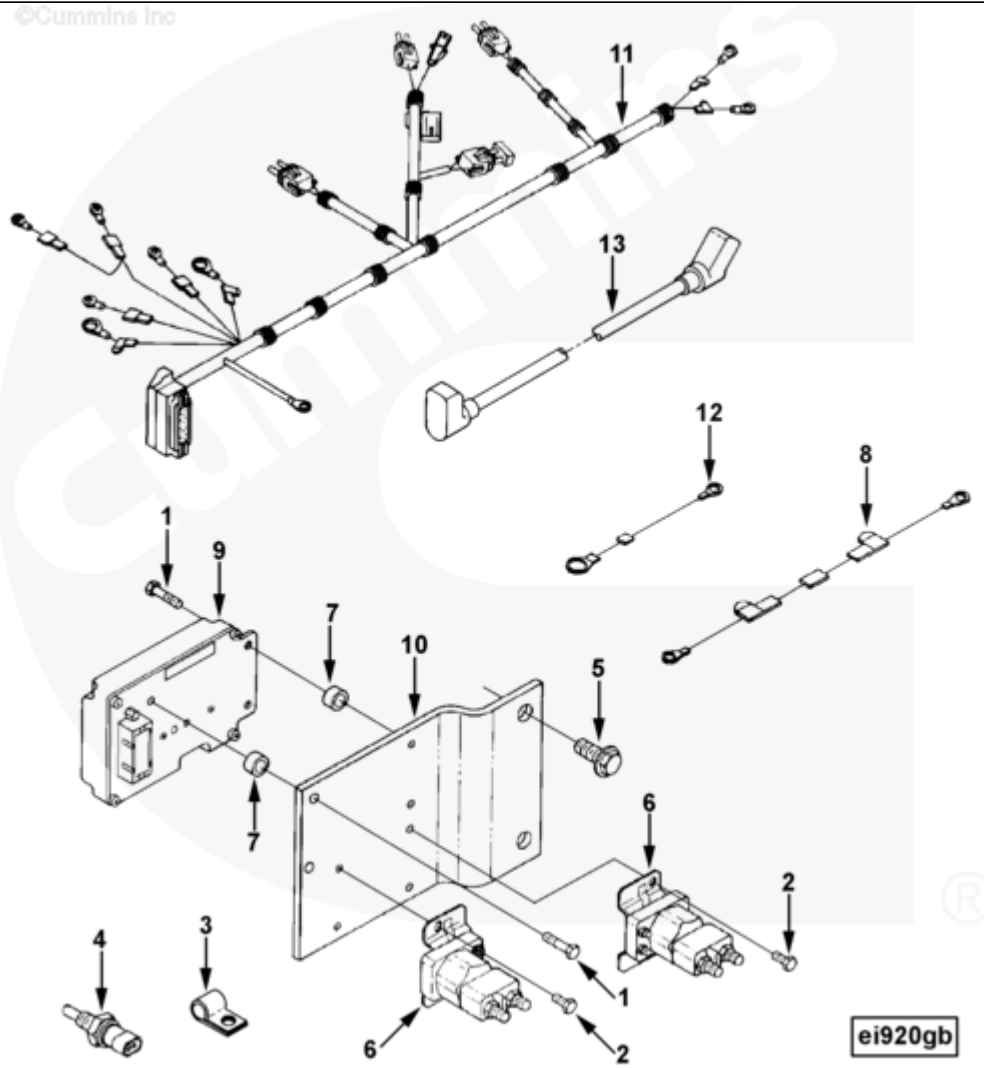

SMALL | MEDIUM | LARGE

Cart	Ref No	Part Number	Part Description	Required	Remarks
View My Cart					

		EI9033-01	Engine Instrument		Instrument, engine (intake...(More)
					heater control)
					Speed Sensor Connection:
					Packard required alternator
					amperage: 105
					Contains electrical intake
					air heater
					Control module, magnetic
					switches,
					Wiring harness, bracket and
					mounting hardware.
					For use with 12volt "c"
					series engines with non
					isolated electrics.
<input type="checkbox"/>	1	S 168 C	Hexagon Head Cap Screw	4	1/4 - 20 X 1 in.
<input type="checkbox"/>	2	S 188 C	Hexagon Head Cap Screw	4	1/4 - 20 X 1/2 in.
<input type="checkbox"/>	3	108722	Clip	1	
<input type="checkbox"/>	4	3613547	Temperature Sensor	1	Intake Manifold
<input type="checkbox"/>	5	3901249	Hexagon Flange Head Cap Screw	2	M12 X 1.75 X 25.
<input type="checkbox"/>	6	3916301	Magnetic Switch	2	
<input type="checkbox"/>	7	3918363	Mounting Spacer	4	
<input type="checkbox"/>	8	3919368	Wiring Harness	1	
<input type="checkbox"/>	9	3921277	Heater Control Module	1	
	10	3921788	Control Bracket	1	
<input type="checkbox"/>	11	3921789	Wiring Harness	1	
<input type="checkbox"/>	12	3921790	Wiring Harness	1	
<input type="checkbox"/>	13	3923451	Electrical Wire	1	